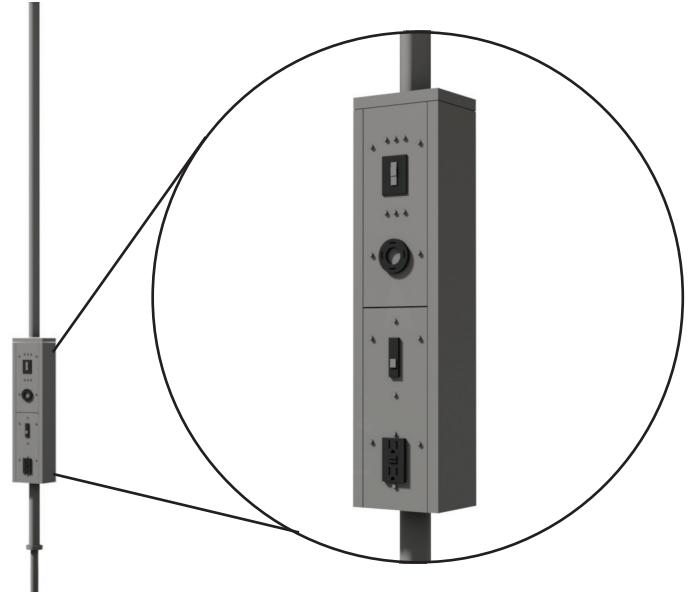

Utility Raceways M Series model EPO

Description:

The Electrapole is a Utility Distribution System comprised of a stainless steel sheet metal housing enclosing cable bus electrical system services that provide connections for individual appliances.

These systems are intended primarily for use where it is difficult to get access to electrical outlets. Individual point-of-use connection plates are located in the vertical housing of the unit.

Specifications:

Avtec Electrapole, Model EPO with matching ceiling receptacle box assembly mounted in finished ceiling to provide one-point connection to equipment. Electrapole shall plug into ceiling receptacle assembly box and lock against the floor, and can be disconnected by releasing locking device. Unit shall consist of 1-3/4" diameter, 18 ga. Stainless steel tubing, with #4 finish, completely pre-wired per NEC. Connection plates housing breakers and receptacles shall be provided as required for equipment to be powered. Telescoping design shall provide adjustment of + or -6". Electrical housing: 6" x 6" x 25", approximately 20-24" AFF.

Standard Features:

- Point-of-use branch circuit protection with receptacle mounted adjacent to point-of-use branch circuit protection on 4.5 x 12" connection plate
- Ground fault circuit interrupter for 15 & 20 amp, 120/1, straight blade receptacles
- Cable bus
- Matching ceiling receptacle box with grounding type receptacle and junction box, fitted to mount flush with finished ceiling, including 3/4" angle supports ready to be mounted to structural cross members above finished ceiling