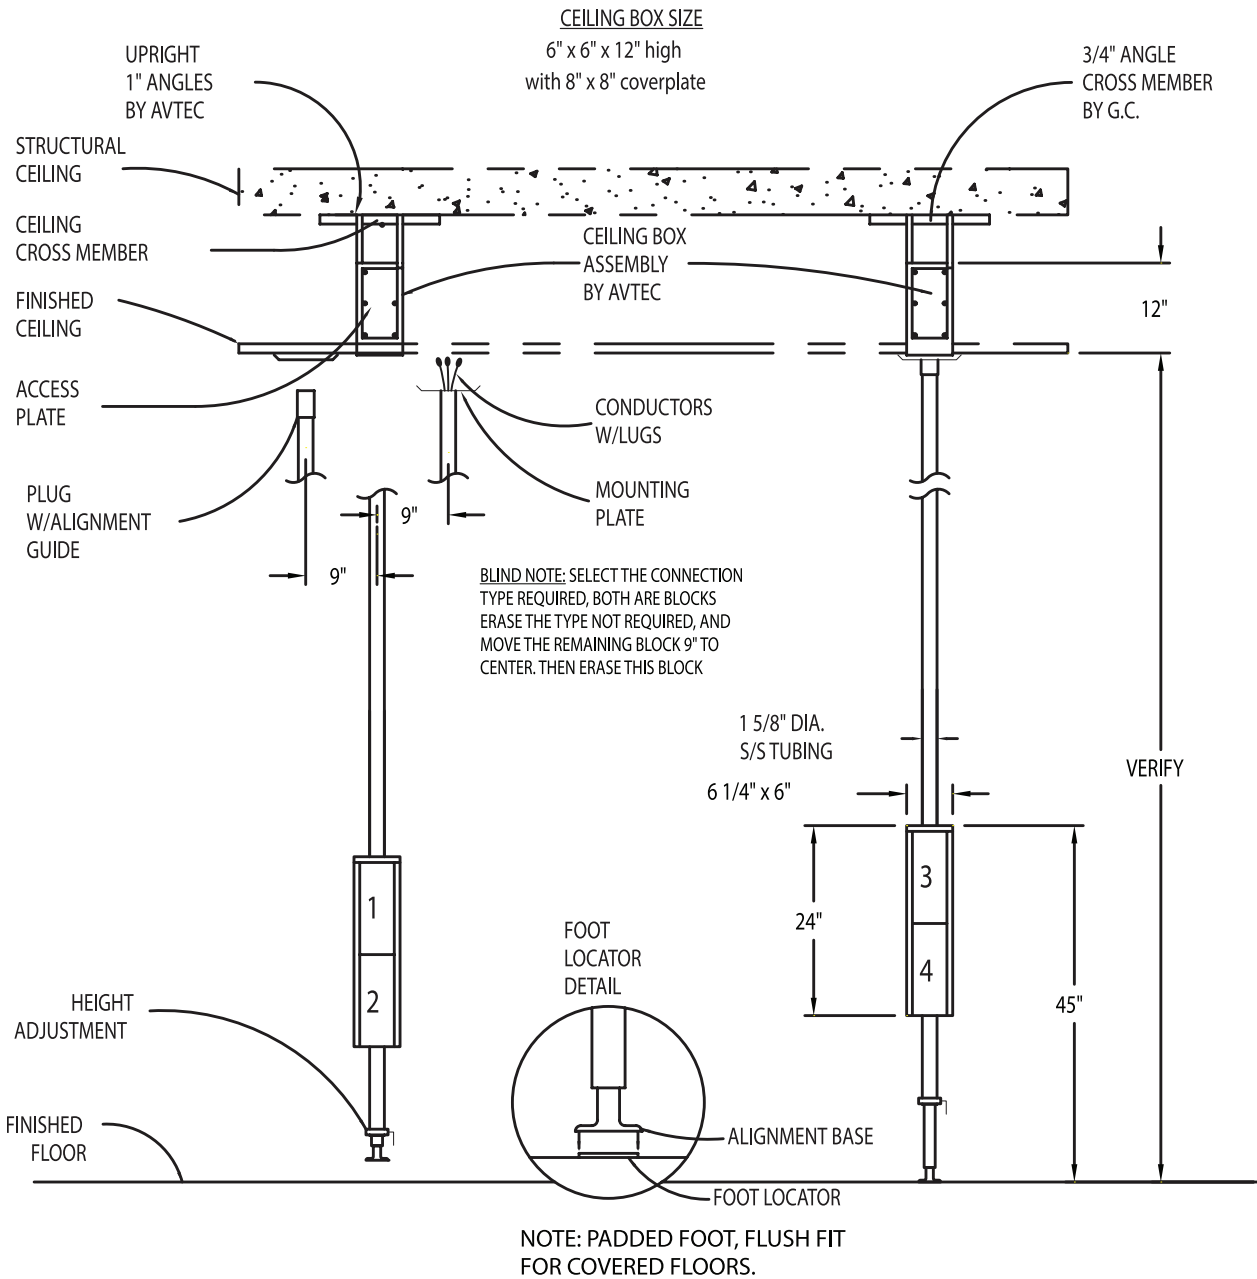

(A)

ELEVATION VIEW

(B)

Model	EP04	EP05	EP06	EP07	EP09
Service Requirements (125% of Capacity)	30 Amps 120/208/1	20 Amps 120/208/3	60 Amps 120/208/1	60 Amps 120/208/3	80 Amps 120/208/3
System Capacity KW	4.99 KW	5.76 KW	9.98 KW	17.28 KW	23.04 KW