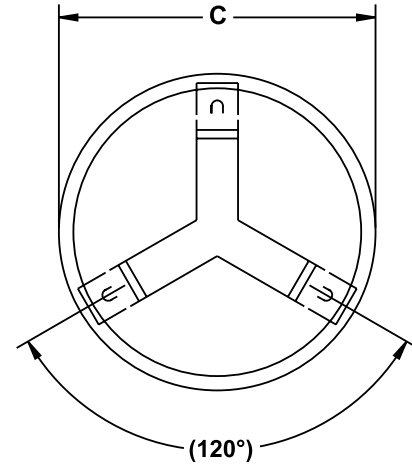

- CKPB (Pasta Basket)
- CKPBD (Pasta Basket Dolly)

CONSTRUCTION:

BASKET

- Type 316 stainless steel construction with 3/32" perforated upper cylinder and cone bottom mesh
- Four heavy duty support lugs rest on kettle rim and protect kettle cook surface from contact and wear
- Heavy bar rim maintains round shape of basket
- Hand actuated latching bottom slide dump gate provides 12" diameter opening for rapid and complete product unloading
- Heavy duty lifting bar with yoke simplifies hoist connection and centering of load

DOLLY

- Type 304 heavy 2" tubular stainless steel construction
- Support ring height accepts basket loading lugs and maintains basket off floor and at convenient work height for loading and cleaning
- Three 4" diameter heavy duty swivel casters allow easy movement of empty basket/dolly over most floor surfaces

ORIGIN OF MANUFACTURE: Designed and manufactured in the United States.

CKPBD Pasta Kettle Accessories

160589 REV A

**CKPB
PASTA COOK BASKET**

**CKPBD
TRANSPORT DOLLY**

MODEL	A	B	MODEL	C	D
CKPB - 50	33-3/4"	19	CKPD - 50	34"	34"
CKPB - 100	39-3/4"	28"	CKPD - 100	40"	36-1/2"
CKPB - 150	45-3/4"	30"	CKPD - 150	46"	39"
CKPB - 200	52-1/2"	32"	CKPD - 200	52"	40-1/2"