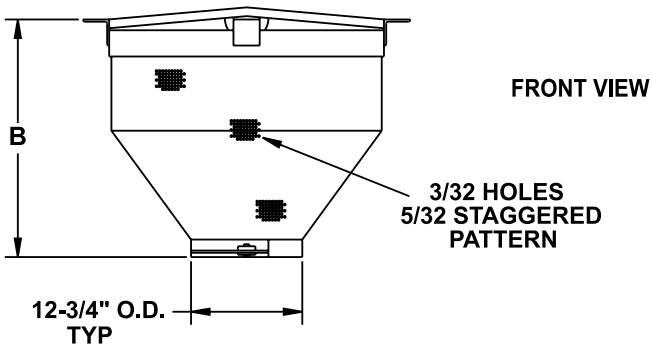

DOLLY

- Type 304 heavy 2" tubular stainless steel construction
- Support ring height accepts basket loading lugs and maintains basket off floor and at convenient work height for loading and cleaning
- Three 4" diameter heavy duty swivel casters allow easy movement of empty basket/dolly over most floor surfaces

ORIGIN OF MANUFACTURE: Designed and manufactured in the United States.

CKPBD Pasta Kettle Accessories

160589 REV A

**CKPB
PASTA COOK BASKET**

**CKPBD
TRANSPORT DOLLY**

MODEL	A	B	MODEL	C	D
CKPB - 50	33-3/4"	19	CKPD - 50	34"	34"
CKPB - 100	39-3/4"	28"	CKPD - 100	40"	36-1/2"
CKPB - 150	45-3/4"	30"	CKPD - 150	46"	39"
CKPB - 200	52-1/2"	32"	CKPD - 200	52"	40-1/2"