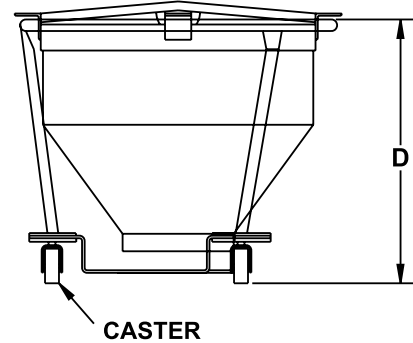

DOLLY

- Type 304 heavy 2" tubular stainless steel construction
- Support ring height accepts basket loading lugs and maintains basket off floor and at convenient work height for loading and cleaning
- Three 4" diameter heavy duty swivel casters allow easy movement of empty basket/dolly over most floor surfaces

NOTES:

- A minimum 1 ton electric or manually operated hoist and rail system must be provided for safe and easy kettle loading. See CKH Hoist and Rail System Spec. Sheet
- Use of Basket Dolly (See below) recommended for sanitation, safe floor movement, staging and convenient storage when not in use

ORIGIN OF MANUFACTURE: Designed and manufactured in the United States.

CKPBD Pasta Kettle Accessories

160589 REV A

**CKPB
PASTA COOK BASKET**

**CKPBD
TRANSPORT DOLLY**

MODEL	A	B	MODEL	C	D
CKPB - 50	33-3/4"	19	CKPD - 50	34"	34"
CKPB - 100	39-3/4"	28"	CKPD - 100	40"	36-1/2"
CKPB - 150	45-3/4"	30"	CKPD - 150	46"	39"
CKPB - 200	52-1/2"	32"	CKPD - 200	52"	40-1/2"