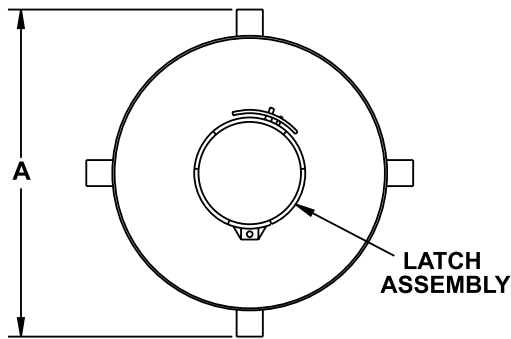

- CKPB (Pasta Basket)
- CKPBD (Pasta Basket Dolly)

CONSTRUCTION:

BASKET

- Type 316 stainless steel construction with 3/32" perforated upper cylinder and cone bottom mesh
- Four heavy duty support lugs rest on kettle rim and protect kettle cook surface from contact and wear
- Heavy bar rim maintains round shape of basket
- Hand actuated latching bottom slide dump gate provides 12" diameter opening for rapid and complete product unloading
- Heavy duty lifting bar with yoke simplifies hoist connection and centering of load

DOLLY

- Type 304 heavy 2" tubular stainless steel construction
- Support ring height accepts basket loading lugs and maintains basket off floor and at convenient work height for loading and cleaning
- Three 4" diameter heavy duty swivel casters allow easy movement of empty basket/dolly over most floor surfaces

ORIGIN OF MANUFACTURE: Designed and manufactured in the United States.

CKPBD Pasta Kettle Accessories

160589 REV A

**CKPB
PASTA COOK BASKET**

**CKPBD
TRANSPORT DOLLY**

MODEL	A	B	MODEL	C	D
CKPB - 50	33-3/4"	19	CKPD - 50	34"	34"
CKPB - 100	39-3/4"	28"	CKPD - 100	40"	36-1/2"
CKPB - 150	45-3/4"	30"	CKPD - 150	46"	39"
CKPB - 200	52-1/2"	32"	CKPD - 200	52"	40-1/2"