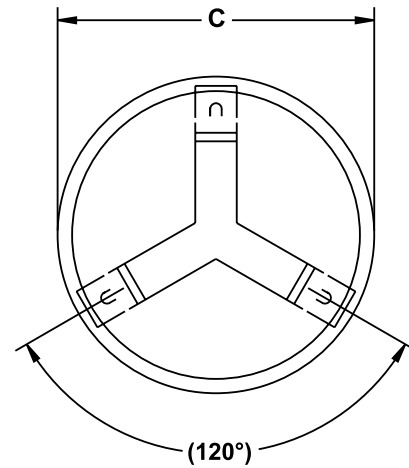

AVAILABLE MODELS:

- CKPB (PASTA BASKET)
- CKPBD (PASTA BASKET DOLLY)

BASKET CONSTRUCTION:

- Type 316 stainless steel construction with 3/32" perforated upper cylinder and cone bottom mesh
- Four heavy duty support lugs rest on kettle rim and protect kettle cook surface from contact and wear
- Heavy bar rim maintains round shape of basket
- Hand actuated latching bottom slide dump gate provides 12" diameter opening for rapid and complete product unloading
- Heavy duty lifting bar with yoke simplifies hoist connection and centering of load

DOLLY CONSTRUCTION:

- Type 304 heavy 2" tubular stainless steel construction
- Support ring height accepts basket loading lugs and maintains basket off floor and at convenient work height for loading and cleaning
- Three 4" diameter heavy duty swivel casters allow easy movement of empty basket/dolly over most floor surfaces

PROJECT NAME:	
LOCATION:	
ITEM NO:	
QTY:	
MODEL NO:	
AIA NO:	
SIS NO:	
CSI SECTION:	11400

OPTIONS/ACCESSORIES:

- 2 Piece Solid Cover

SPECIFY KETTLE SIZE:

ADDITIONAL RESOURCES:

- [Request A Quote](#)
- [Sales Tools](#)
- [Find A Rep](#)

**CKPB
PASTA COOK BASKET**

TOP VIEW

**CKPB/D
TRANSPORT DOLLY**

FRONT VIEW

MODEL	A	B	MODEL	C	D
CKPB - 100	39-3/4"	28"	CKPD - 100	40"	36-1/2"
CKPB - 150	45-3/4"	30"	CKPD - 150	46"	39"
CKPB - 200	52-1/2"	32"	CKPD - 200	52"	40-1/2"