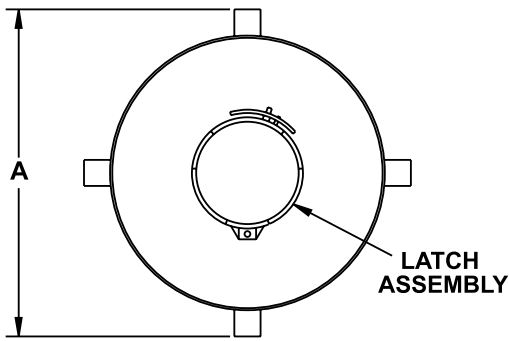

DOLLY CONSTRUCTION:

- Type 304 heavy 2" tubular stainless steel construction
- Support ring height accepts basket loading lugs and maintains basket off floor and at convenient work height for loading and cleaning
- Three 4" diameter heavy duty swivel casters allow easy movement of empty basket/dolly over most floor surfaces

PROJECT NAME:	
LOCATION:	
ITEM NO:	
QTY:	
MODEL NO:	
AIA NO:	
SIS NO:	
CSI SECTION:	11400

OPTIONS/ACCESSORIES:

- 2 Piece Solid Cover

SPECIFY KETTLE SIZE:

ADDITIONAL RESOURCES:

- [Request A Quote](#)
- [Sales Tools](#)
- [Find A Rep](#)

**CKPB
PASTA COOK BASKET**

TOP VIEW

**CKPB/D
TRANSPORT DOLLY**

FRONT VIEW

MODEL	A	B	MODEL	C	D
CKPB - 100	39-3/4"	28"	CKPD - 100	40"	36-1/2"
CKPB - 150	45-3/4"	30"	CKPD - 150	46"	39"
CKPB - 200	52-1/2"	32"	CKPD - 200	52"	40-1/2"