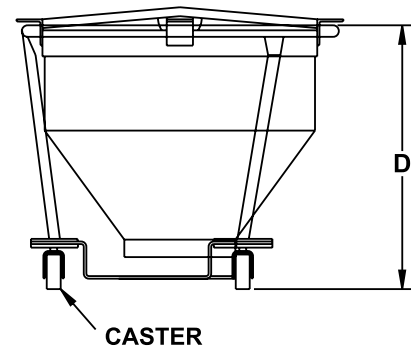

DOLLY CONSTRUCTION:

- Type 304 heavy 2" tubular stainless steel construction
- Support ring height accepts basket loading lugs and maintains basket off floor and at convenient work height for loading and cleaning
- Three 4" diameter heavy duty swivel casters allow easy movement of empty basket/dolly over most floor surfaces

PROJECT NAME:	
LOCATION:	
ITEM NO:	
QTY:	
MODEL NO:	
AIA NO:	
SIS NO:	
CSI SECTION:	11400

OPTIONS/ACCESSORIES:

- 2 Piece Solid Cover

SPECIFY KETTLE SIZE:

ADDITIONAL RESOURCES:

- [Request A Quote](#)
- [Sales Tools](#)
- [Find A Rep](#)

**CKPB
PASTA COOK BASKET**

TOP VIEW

**CKPB/D
TRANSPORT DOLLY**

FRONT VIEW

MODEL	A	B	MODEL	C	D
CKPB - 100	39-3/4"	28"	CKPD - 100	40"	36-1/2"
CKPB - 150	45-3/4"	30"	CKPD - 150	46"	39"
CKPB - 200	52-1/2"	32"	CKPD - 200	52"	40-1/2"