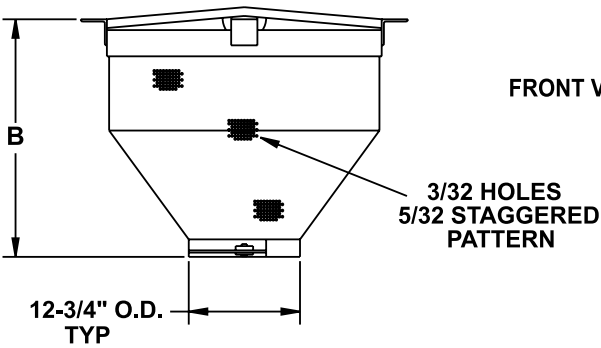

DOLLY CONSTRUCTION:

- Type 304 heavy 2" tubular stainless steel construction
- Support ring height accepts basket loading lugs and maintains basket off floor and at convenient work height for loading and cleaning
- Three 4" diameter heavy duty swivel casters allow easy movement of empty basket/dolly over most floor surfaces

PROJECT NAME:	
LOCATION:	
ITEM NO:	
QTY:	
MODEL NO:	
AIA NO:	
SIS NO:	
CSI SECTION:	11400

OPTIONS/ACCESSORIES:

- 2 Piece Solid Cover

SPECIFY KETTLE SIZE:

ADDITIONAL RESOURCES:

- [Request A Quote](#)
- [Sales Tools](#)
- [Find A Rep](#)

**CKPB
PASTA COOK BASKET**

TOP VIEW

**CKPB/D
TRANSPORT DOLLY**

FRONT VIEW

MODEL	A	B	MODEL	C	D
CKPB - 100	39-3/4"	28"	CKPD - 100	40"	36-1/2"
CKPB - 150	45-3/4"	30"	CKPD - 150	46"	39"
CKPB - 200	52-1/2"	32"	CKPD - 200	52"	40-1/2"